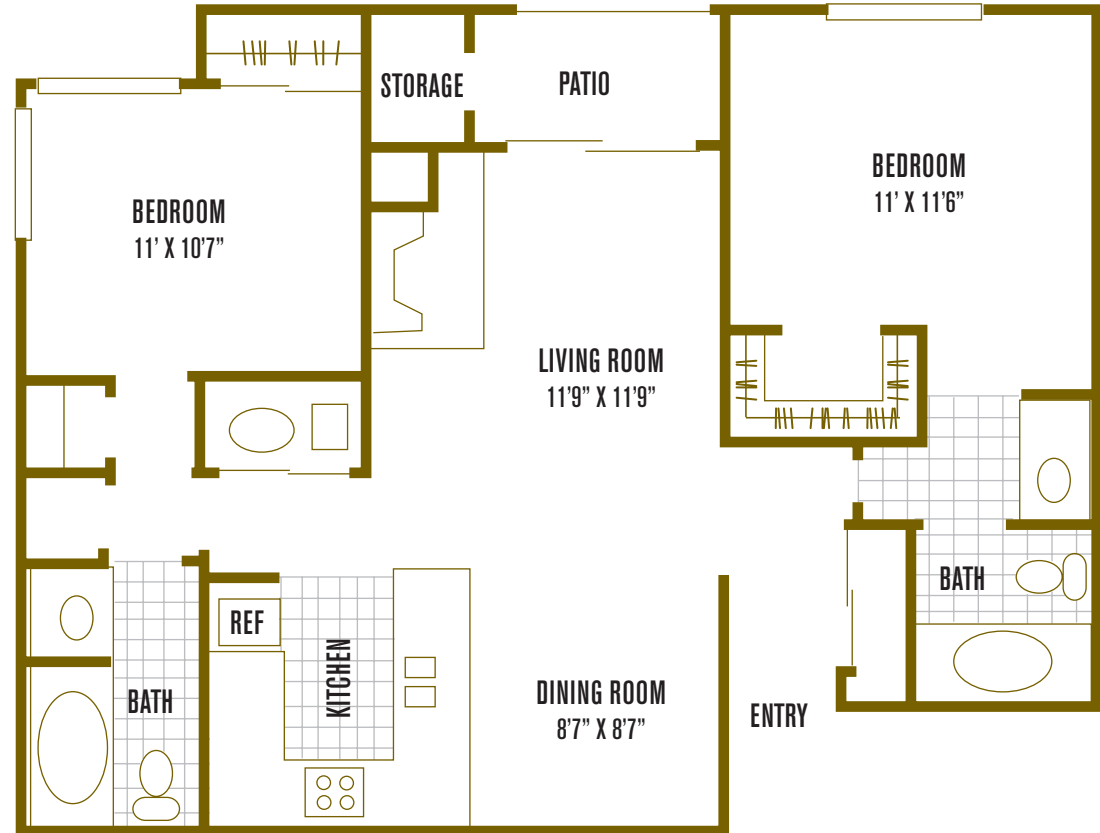

PARK RIDGE

APARTMENT HOMES

4949 Snyder Lane

Rohnert Park, CA 94928

p: 707.585.8607 | f: 707.585.3446

www.ExperienceParkRidge.com

Practical, yet thoughtful design (including dual master suites), provide you with the ultimate in privacy. The vaulted ceilings and fireplace add elegance to the living room, while the abundance of resort-like community amenities make it a pleasant, (but difficult) choice on whether to stay in and relax or to go out and play.

residence 3

2 Bedrooms | 2 Baths | 920 sq. ft.

notes: _____

All room dimensions and square footages are approximate.