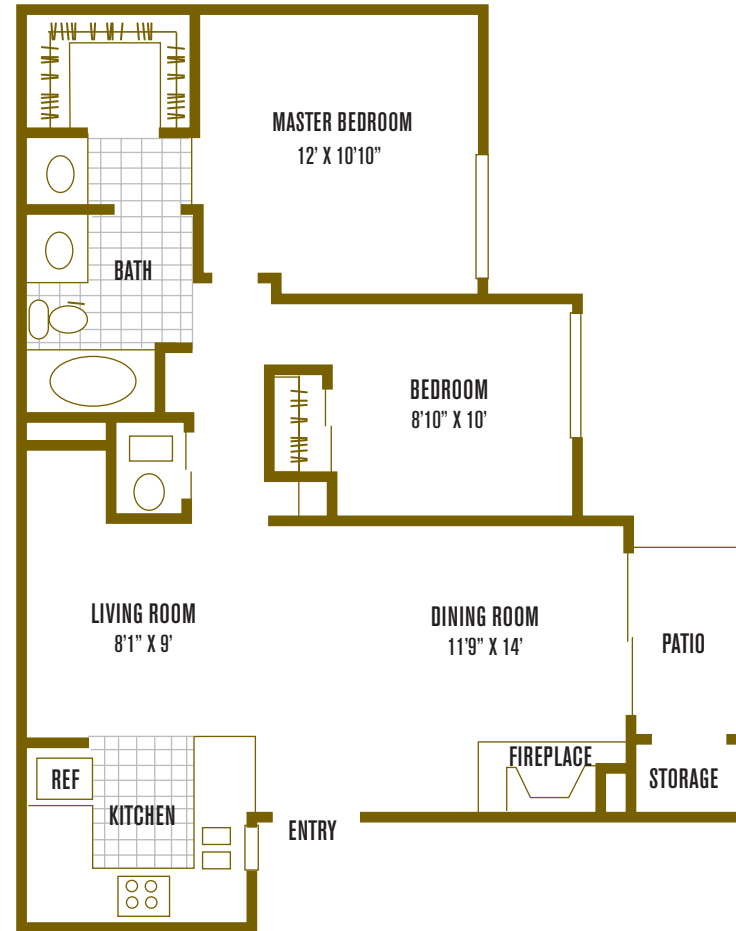

# PARK RIDGE

APARTMENT HOMES

4949 Snyder Lane

Rohnert Park, CA 94928

p: 707.585.8607 | f: 707.585.3446

www.ExperienceParkRidge.com

An oversized window, abundant cabinets and ample counter space embellish the large modern kitchen of this popular floorplan. The master bedroom features a private vanity, sink and walk-in closet. The second bedroom offers you a multitude of living options—home office, nursery, hobby room, you name it—it works.

## residence 2

2 Bedrooms | 1 Bath | 821 sq. ft.

notes: \_\_\_\_\_  
\_\_\_\_\_  
\_\_\_\_\_  
\_\_\_\_\_

All room dimensions and square footages are approximate.